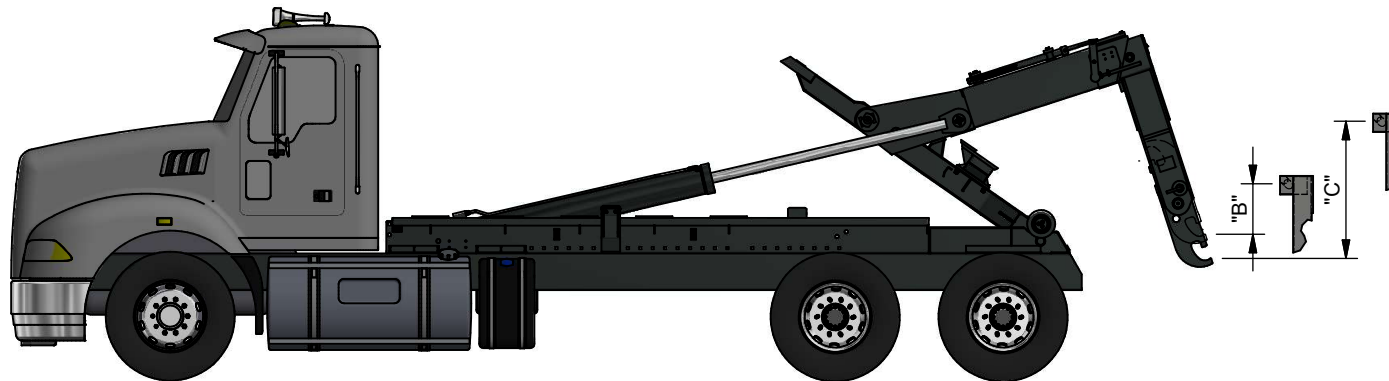

ALL MODELS FIXED JIB

ALL MODELS ADJUSTABLE JIB

100 SERIES (40" TRUCK FRAME HT)			
MODEL	DIM "A"	DIM "B"	DIM "C"
	35-5/8" FIXED	35-5/8" ADJ.	53-7/8" ADJ.
SL-75	1.5"	N/A	N/A
SL-105	6.9"	N/A	N/A
SL-160	4.2"	3.8"	40.4"
SL-212	4.8"	4.5"	41.2"
SL-214	4"	3.8"	40.8"
200 SERIES (41" TRUCK FRAME HT)			
MODEL	DIM "A"	DIM "B"	DIM "C"
	53-7/8" FIXED	53-7/8" ADJ.	61-3/4" ADJ.
SL-220	5.9"	7.5"	22.9"
SL-222	6.9"	7.5"	22.9"
SL-240	13.6"	14.2"	29.6"
SL-2418	11.9"	N/A	N/A
400 SERIES (41" TRUCK FRAME HT)			
MODEL	DIM "A"	DIM "B"	DIM "C"
	61-3/4" FIXED	53-7/8" ADJ.	61-3/4" ADJ.
SL-330	17.2"	2.7"	17.9"
SL-400	17.2"	2.7"	17.9"
SL-412	22.7"	8.4"	23.5"
SL-418X	21.2"	6.3"	21.9"
HD SERIES (41" TRUCK FRAME HT)			
MODEL	DIM "A"	DIM "B"	DIM "C"
	61-3/4" FIXED	53-7/8" ADJ.	61-3/4" ADJ.
SL-518X	21.2"	6.3"	21.9"
SL-520X	19.9"	4.6"	20.4"
SL-650	8.3"	N/A	N/A

An EFCO Company

SWAPLOADER
U.S.A. LTD.

BELOW GRADE REACH DIMENSIONS

ALL MODELS

S937