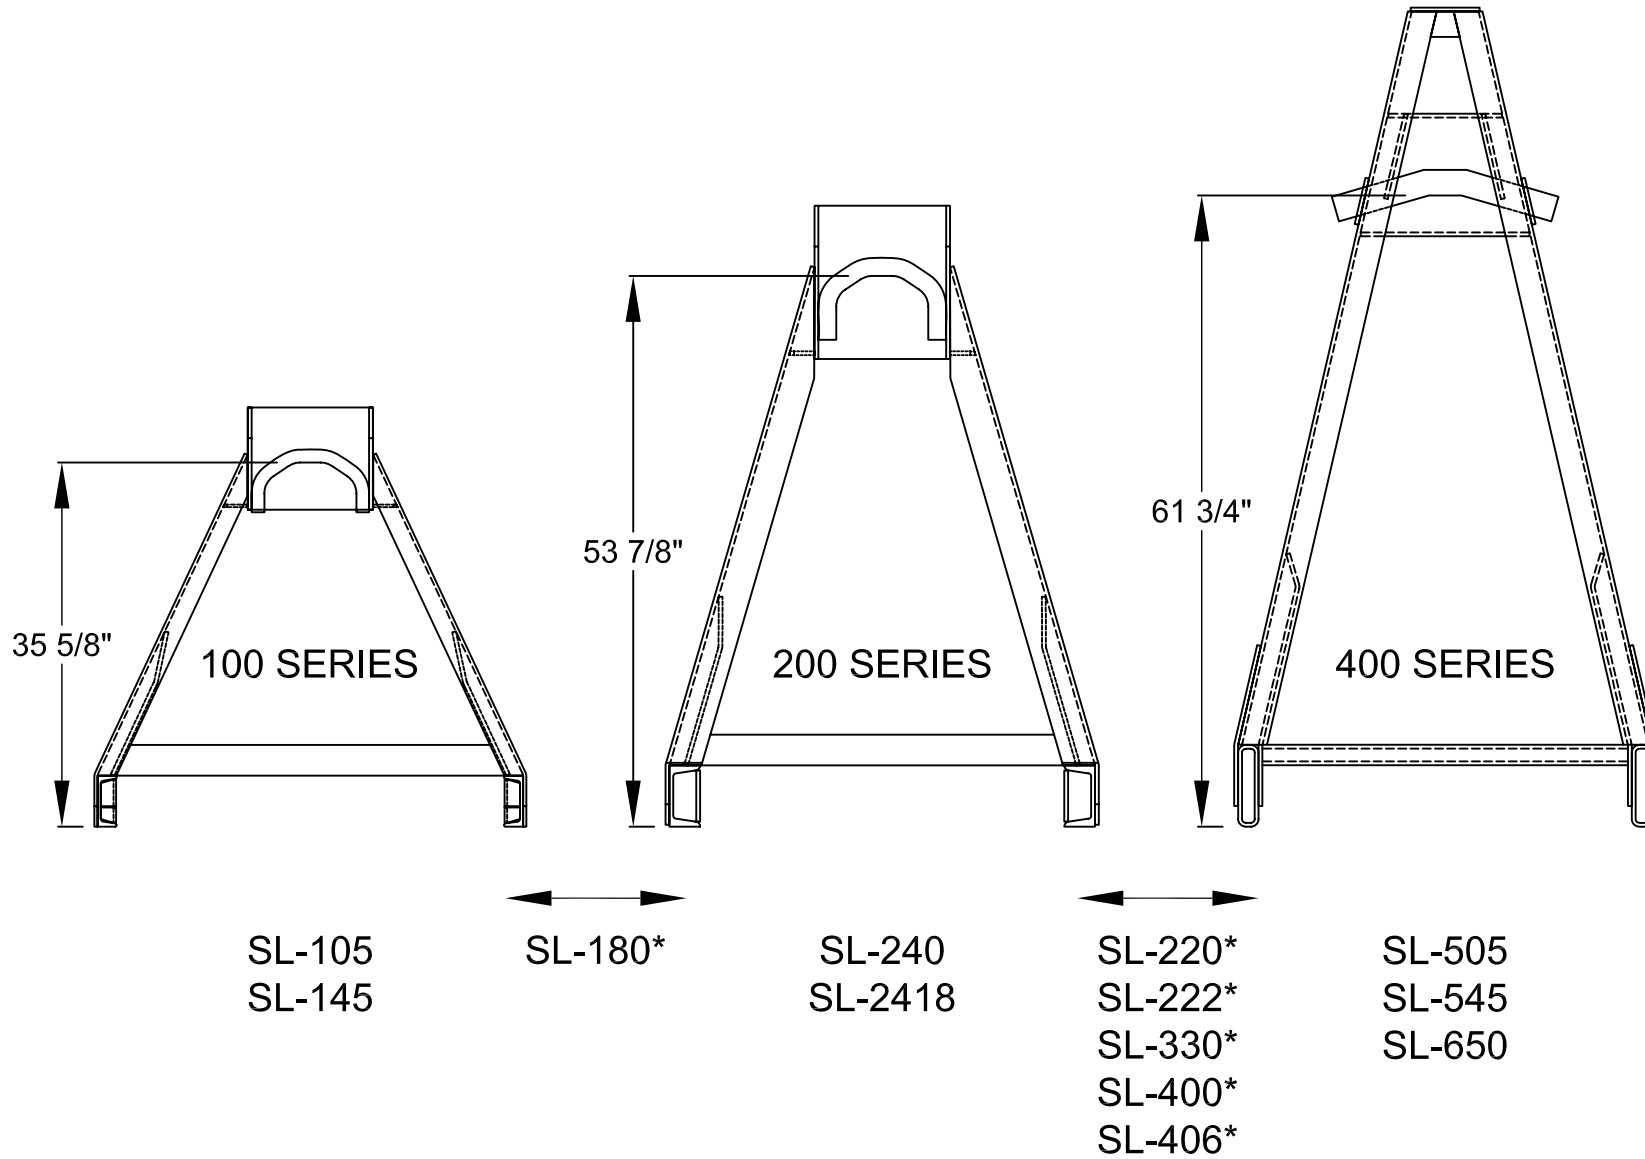

SUB-FRAME to HOIST COMPARISON CHART

* Hooklift models with an Adjustable Dual Height Jib option.

Last Updated: 12-08-09